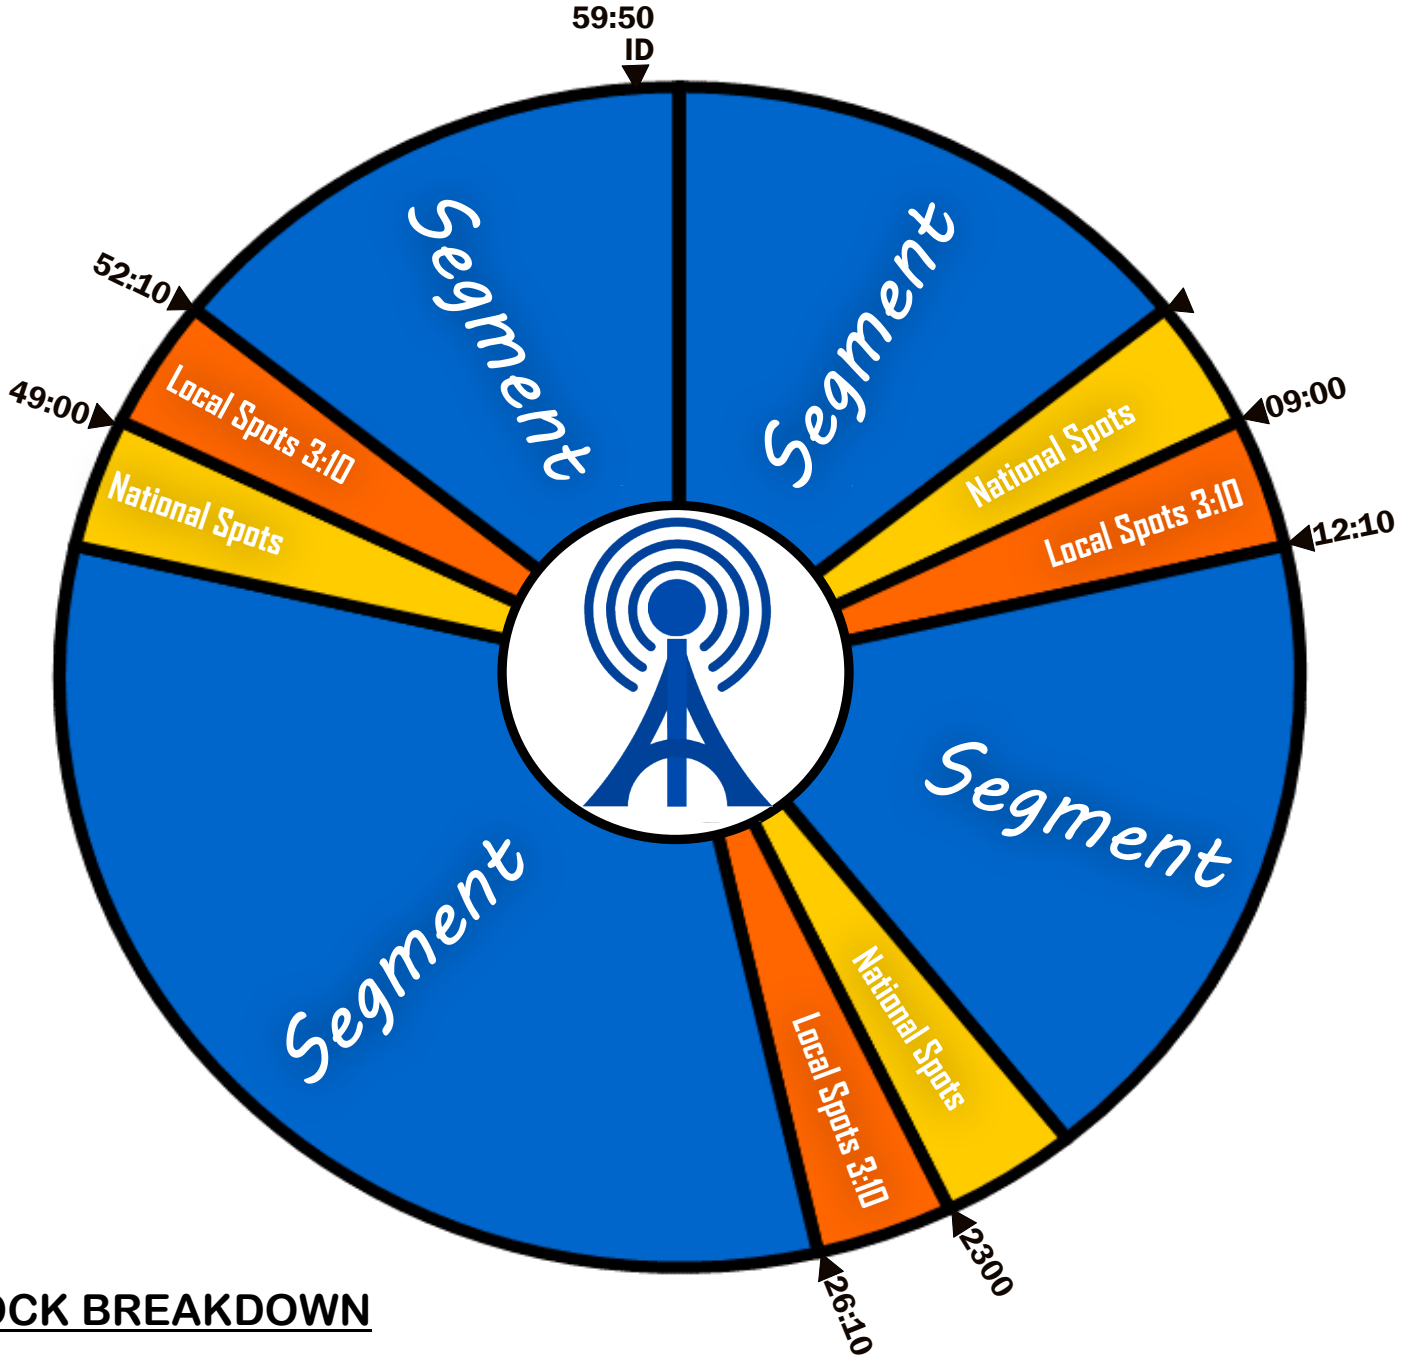

OFFICIAL SHOW CLOCK
HOUR 1 & 2

CLOCK BREAKDOWN

9 MIN OF LOCAL AVAILS

Network spots are live non-profit friendly
live reads before each break.

4 Segments per hour

Breaks Float (hard out 59:50 each hour)

indieairwaves.com

SHOW DELIVERY

Thursday Afternoon

Via Email Link or website

Affiliates@indieairwaves.com